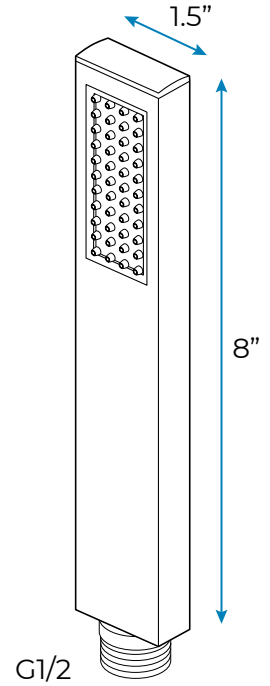

Hand Shower

Flow Rate: 2.0 GPM / 7.6 LPM