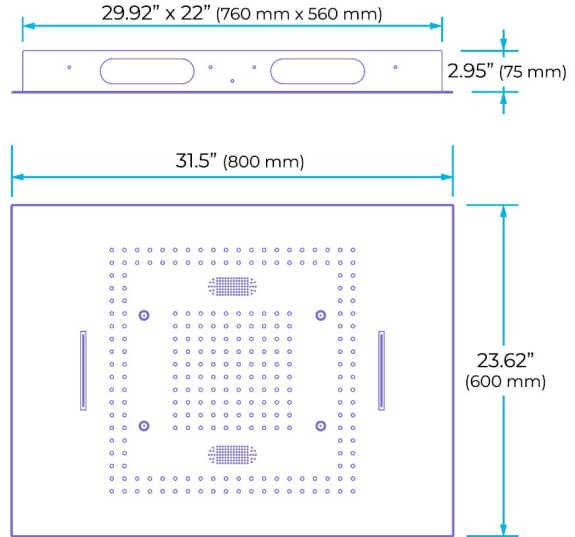

**THERMOSTATIC LED REMOTE CONTROLLED RECESSED CEILING GOLD MOUNT WATERFALL RAINFALL MIST SHOWER SYSTEM WITH JETTED BODY SPRAYS AND HANDHELD SHOWER SPECIFICATIONS**

**Shower Head**

- Shower Panel /Hose Material: 304 Stainless Steel
- Shower Head Size: 800\*600 mm
- Showerheads Install: Embedded Ceiling Mounted
- Concealed Mixer Install: Wall-Mounted
- LED Shower Head Functions: Rainfall, Waterfall, Mist
- Water Pressure: 0.3 MPA
- Water Flow: 16L/min~28L/min
- Shower Accessories Material: Brass
- LED Light: Need to Connect Power
- Shower Hose Length: 1.5M
- AC: 100-265V 50/60Hz
- Music: Need Bluetooth

Product shown is only for installation display purpose

All dimensions and specifications are nominal and may vary. Use actual products for accuracy in critical situations.

## Hand Shower

Flow Rate: 2.0 GPM / 7.6 LPM

### FEATURES

- Material: Brass
- Base Plate Height: 5-1/8"
- Base Plate Width: 5-1/8"
- Jet Surface Area: 3-1/8"
- Surface Depth: 1/4"
- Adjustment Angle: 5°
- Male NPT Connection: 1/2"
- Maximum Flow Rate: 2.5 GPM (9.5L/min) max @ 80 psi