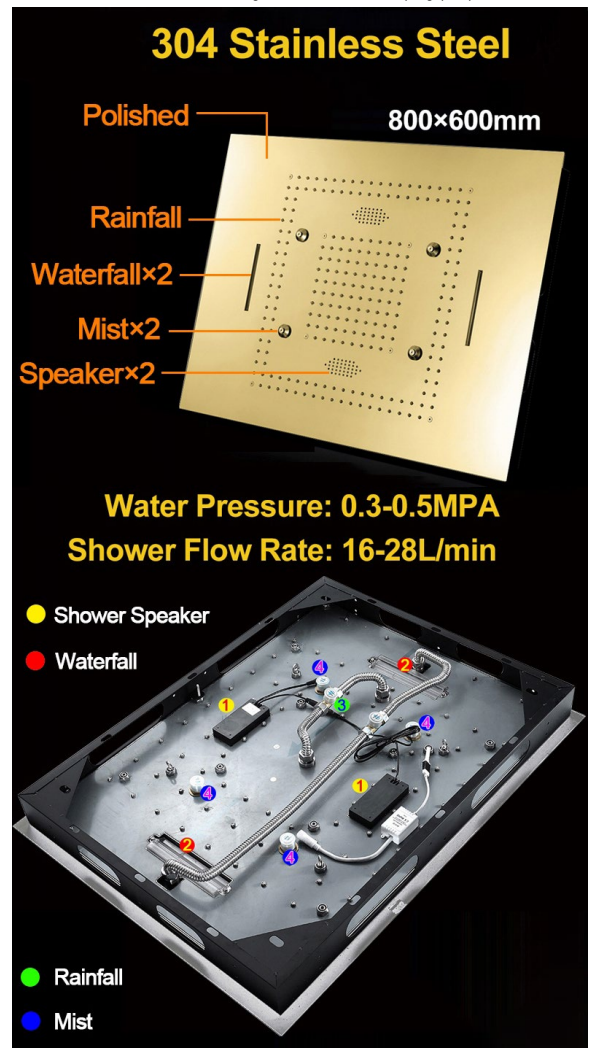

**THERMOSTATIC LED REMOTE CONTROLLED RECESSED CEILING GOLD MOUNT WATERFALL RAINFALL MIST SHOWER SYSTEM WITH JETTED BODY SPRAYS AND HANDHELD SHOWER SPECIFICATIONS**

**Shower Head**

- Shower Panel /Hose Material: 304 Stainless Steel
- Shower Head Size: 800\*600 mm
- Showerheads Install: Embedded Ceiling Mounted
- Concealed Mixer Install: Wall-Mounted
- LED Shower Head Functions: Rainfall, Waterfall, Mist
- Water Pressure: 0.3 MPA
- Water Flow: 16L/min~28L/min
- Shower Accessories Material: Brass
- LED Light: Need to Connect Power
- Shower Hose Length: 1.5M
- AC: 100-265V 50/60Hz
- Music: Need Bluetooth

Product shown is only for installation display purpose

All dimensions and specifications are nominal and may vary. Use actual products for accuracy in critical situations.

## Hand Shower

Flow Rate: 2.0 GPM / 7.6 LPM

### FEATURES

- Material: Brass
- Base Plate Height: 5-1/8"
- Base Plate Width: 5-1/8"
- Jet Surface Area: 3-1/8"
- Surface Depth: 1/4"
- Adjustment Angle: 5°
- Male NPT Connection: 1/2"
- Maximum Flow Rate: 2.5 GPM (9.5L/min) max @ 80 psi