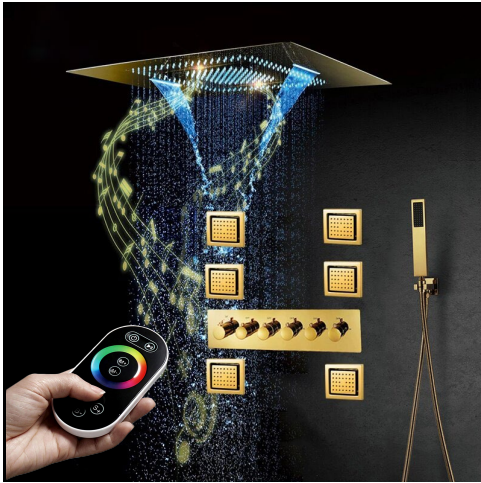

**THERMOSTATIC LED REMOTE CONTROLLED RECESSED CEILING GOLD MOUNT WATERFALL RAINFALL MIST SHOWER SYSTEM WITH JETTED BODY SPRAYS AND HANDHELD SHOWER SPECIFICATIONS**

**Shower Head**

- Shower Panel /Hose Material: 304 Stainless Steel
- Shower Head Size: 800\*600 mm
- Showerheads Install: Embedded Ceiling Mounted
- Concealed Mixer Install: Wall-Mounted
- LED Shower Head Functions: Rainfall, Waterfall, Mist
- Water Pressure: 0.3 MPA
- Water Flow: 16L/min~28L/min
- Shower Accessories Material: Brass
- LED Light: Need to Connect Power
- Shower Hose Length: 1.5M
- AC: 100-265V 50/60Hz
- Music: Need Bluetooth

Product shown is only for installation display purpose

All dimensions and specifications are nominal and may vary. Use actual products for accuracy in critical situations.

## Shower Mixer

Product shown is only for installation display purpose

### FEATURES

- Material: Brass
- Base Plate Height: 5-1/8"
- Base Plate Width: 5-1/8"
- Jet Surface Area: 3-1/8"
- Surface Depth: 1/4"
- Adjustment Angle: 5°
- Male NPT Connection: 1/2"
- Maximum Flow Rate: 2.5 GPM (9.5L/min) max @ 80 psi