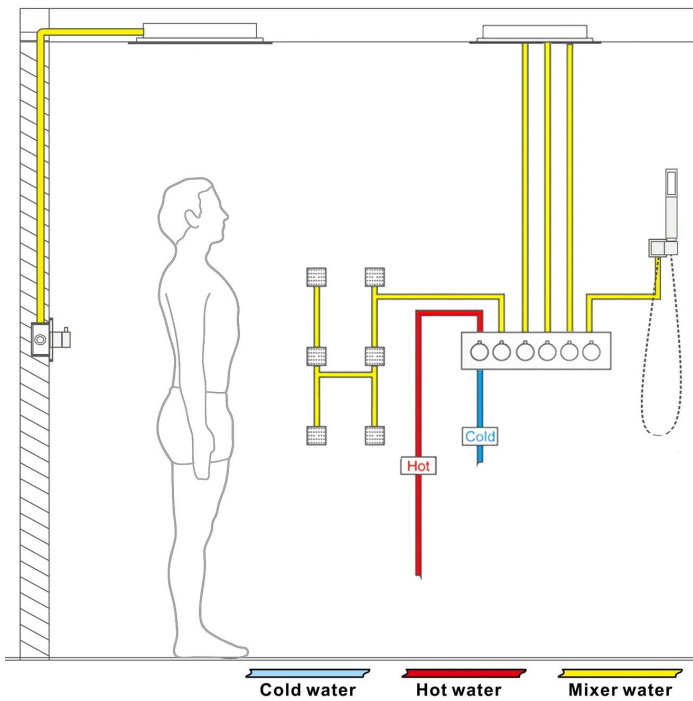

**THERMOSTATIC LED REMOTE CONTROLLED RECESSED CEILING GOLD MOUNT WATERFALL RAINFALL MIST SHOWER SYSTEM WITH JETTED BODY SPRAYS AND HANDHELD SHOWER SPECIFICATIONS**

**Shower Head**

- Shower Panel /Hose Material: 304 Stainless Steel
- Shower Head Size: 800\*600 mm
- Showerheads Install: Embedded Ceiling Mounted
- Concealed Mixer Install: Wall-Mounted
- LED Shower Head Functions: Rainfall, Waterfall, Mist
- Water Pressure: 0.3 MPA
- Water Flow: 16L/min~28L/min
- Shower Accessories Material: Brass
- LED Light: Need to Connect Power
- Shower Hose Length: 1.5M
- AC: 100-265V 50/60Hz
- Music: Need Bluetooth

Product shown is only for installation display purpose

All dimensions and specifications are nominal and may vary. Use actual products for accuracy in critical situations.

## Shower Mixer Connections

### FEATURES

- Material: Brass
- Base Plate Height: 5-1/8"
- Base Plate Width: 5-1/8"
- Jet Surface Area: 3-1/8"
- Surface Depth: 1/4"
- Adjustment Angle: 5°
- Male NPT Connection: 1/2"
- Maximum Flow Rate: 2.5 GPM (9.5L/min) max @ 80 psi