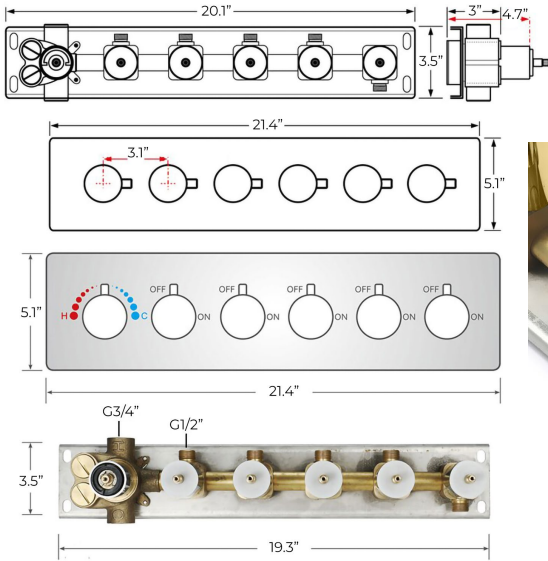

Shower Mixer

Product shown is only for installation display purpose