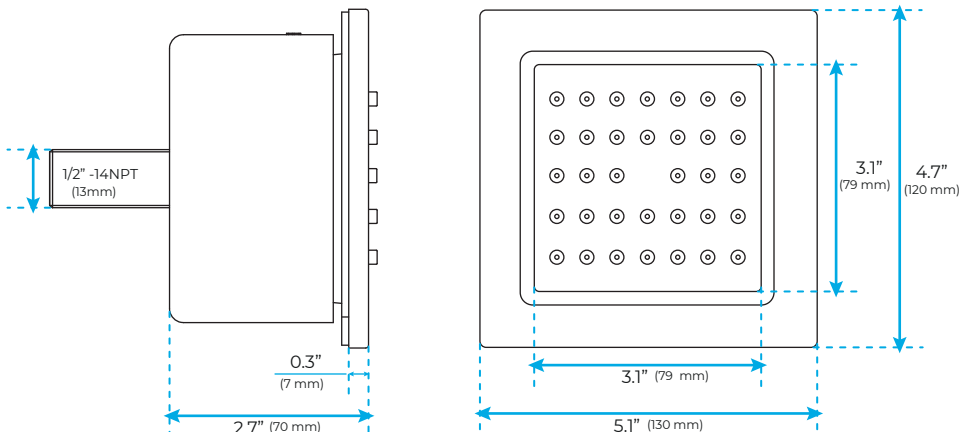

**THERMOSTATIC LED REMOTE CONTROLLED RECESSED CEILING GOLD MOUNT WATERFALL RAINFALL MIST SHOWER SYSTEM WITH JETTED BODY SPRAYS AND HANDHELD SHOWER SPECIFICATIONS**

**Shower Head**

- Shower Panel /Hose Material: 304 Stainless Steel
- Shower Head Size: 800\*600 mm
- Showerheads Install: Embedded Ceiling Mounted
- Concealed Mixer Install: Wall-Mounted
- LED Shower Head Functions: Rainfall, Waterfall, Mist
- Water Pressure: 0.3 MPA
- Water Flow: 16L/min~28L/min
- Shower Accessories Material: Brass
- LED Light: Need to Connect Power
- Shower Hose Length: 1.5M
- AC: 100-265V 50/60Hz
- Music: Need Bluetooth

## Shower Mixer Connections

### FEATURES

- Material: Brass
- Base Plate Height: 5-1/8"
- Base Plate Width: 5-1/8"
- Jet Surface Area: 3-1/8"
- Surface Depth: 1/4"
- Adjustment Angle: 5°
- Male NPT Connection: 1/2"
- Maximum Flow Rate: 2.5 GPM (9.5L/min) max @ 80 psi