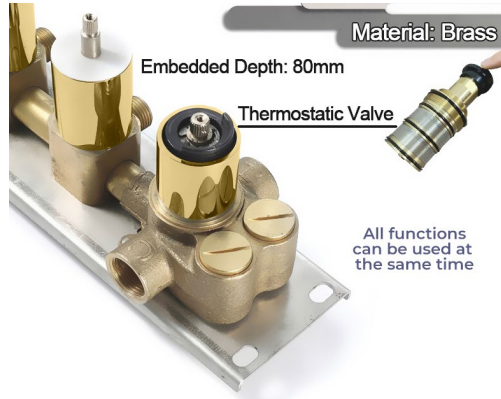

Shower Mixer

Product shown is only for installation display purpose

Shower Mixer Connections

Hand Shower

Flow Rate: 2.0 GPM / 7.6 LPM

Body Jet

FEATURES

- Material: Brass
- Base Plate Height: 5-1/8"
- Base Plate Width: 5-1/8"
- Jet Surface Area: 3-1/8"
- Surface Depth: 1/4"
- Adjustment Angle: 5°
- Male NPT Connection: 1/2"
- Maximum Flow Rate: 2.5 GPM (9.5L/min) max @ 80 psi